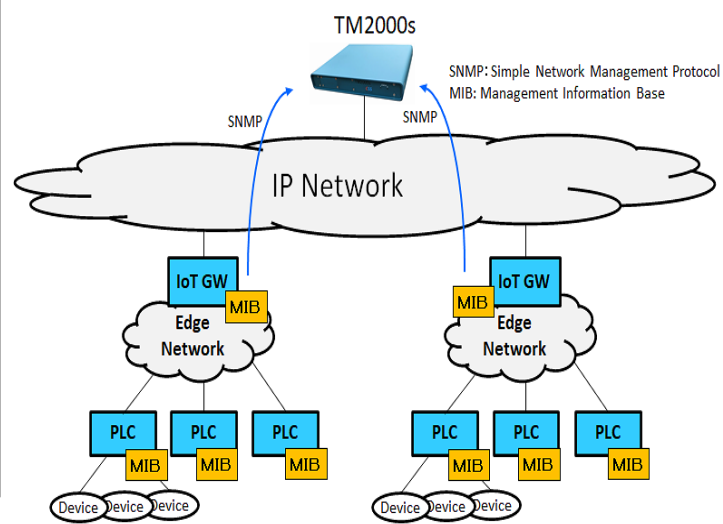

IoT system configuration

Clever Sky Systems Co., Ltd.

Headquarter: 3-48-11 Asagayaminami, Suginami-ku,
Tokyo, 166-0004, Japan
URL: <http://www.cleverskysystems.com/>
Mail: info@cleverskysystems.com