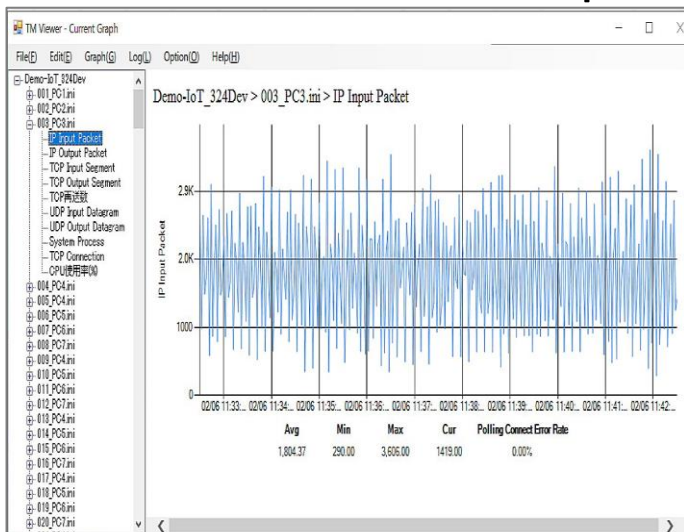

Large-scale IoT equipment can be monitored.

Network Monitoring Tool TM2000s

- TM2000s is possible to analyze 10,000 Items/1,000 Network Devices in real time.
- TM2000s collects MIBs(traffic, packet discard, packet error, etc.)/delay time and save the logs as CSV files.
- Tower Monitor Viewer is possible to browse Network Devices Status.
- Compact , robust and portable; ideal for network construction, maintenance and operation

MIB : Management Information Base

Tower Monitor Viewer Dashboard

TM Viewer - Dashboard

File(E) Edit(E) Graph(G) Log(L) Option(O) Help(H)

Major Alarm: 1 Minor Alarm: 1

1-5	6-10	11-15	16-20	21-25
01_L2_SW_Port1	06_L2_SW_Port6	11_GS908M_Port3	16_Camera_2	21_Windows_PC2
02_L2_SW_Port2	07_L2_SW_Port7	12_GS908M_Port4	17_Camera_3	22_Windows_PC3
03_L2_SW_Port3	08_L2_SW_Port8	13_GS916M_Port1	18_Camera_5	
04_L2_SW_Port4	09_GS908M_Port1	14_GS916M_Port2	19_Camera_4	
05_L2_SW_Port5	10_GS908M_Port2	15_Camera_1	20_Windows_PC1	

Alarm information

Save Clear

Device	Time Stamp	Status	Description
07_L2_SW_Port7	2013/8/30 12:35:23	Major	Polling Connect Error
18_Camera_5	2013/8/28 12:34:45	Minor	Ping time out

Tower Monitor Viewer Graph